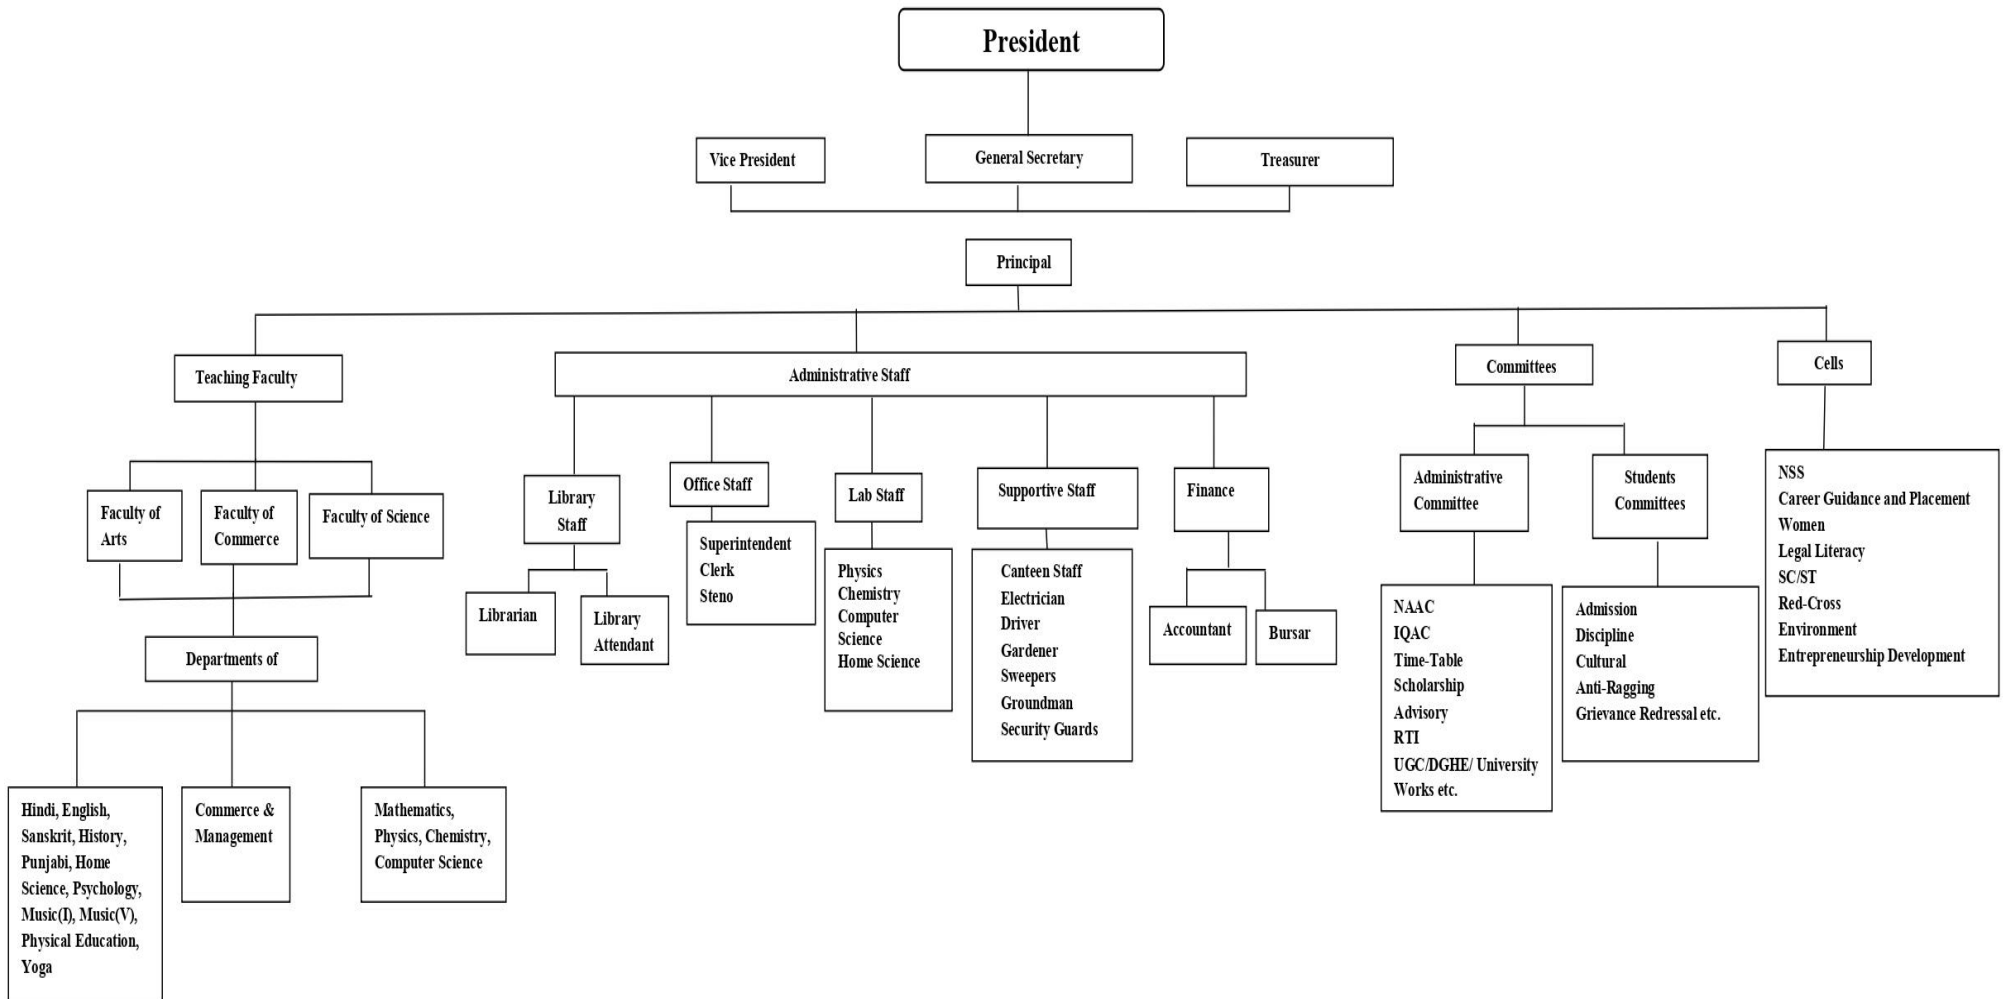

ADMINISTRATIVE SET-UP OF THE COLLEGE

 Principal
 SNRL Jairam Girls College
 Lohar Majra, Kurukshetra
